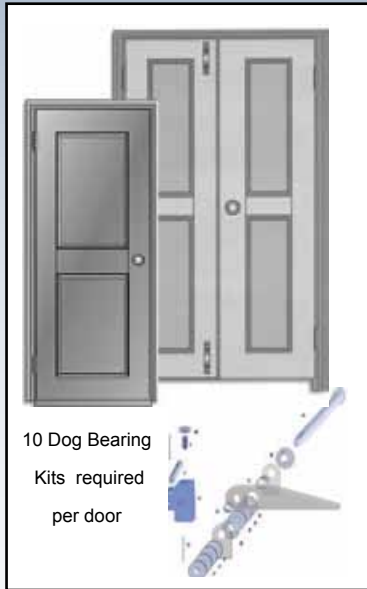

DOORS, DIFFUSERS, & GRATING

WATER TIGHT DOOR, JOINER DOOR & HINGE KITS

All doors, handles, and locks are special order items. Contact your Rayco Representative for more information

PART NUMBER	DESCRIPTION
59JESIDD161	Steel QAWT Dog Bearing Kit
59JESIDD171	Steel IDWT Dog Bearing Kit
59JEADD161	Aluminum QAWT Dog Bearing Kit
59JEADD171	Aluminum IDWT Dog Bearing Kit
59JE538MKAT	Complete Upgrade Kit for Low Hinge ATD (3 kits required per door)
59JE538MKWT	Complete Upgrade Kit for Low Hinge WTD (2 kits required per door)
RB3717183	Water Tight Door Gasket
59JE262SCA	Spring Clip for Individually Dogged WTD Series DI-261
59JE269SCKS	Spring Clip for Individually Dogged QAWTD Series DI-268

VENT DIFFUSERS

Ask about our CUSTOM filtered mess deck diffusers!!

Available in Round, Square, & Rectangular sizes

LADDER TREADS

Note: Items are non returnable

Height: 1-3/4" Nominal

Width: 4", 6", 9"

Specify Length

Material 6061-T6 Aluminum

TOGGLE PINS

Note: Items are non returnable

Toggle Pins are available for custom order. Please specify the following:

- Diameter

-Grip Range

(O dimension from drawing below)

-Material